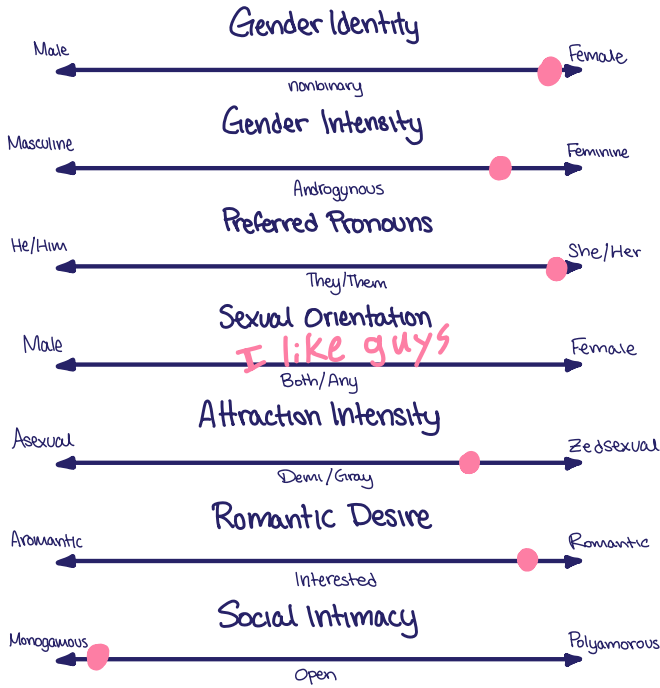

Get to know this creator! (2 Pages)

Huge Compilation!

Sexuality Spectrum

How 2 refer to me :)

- She/Her
- He/Him
- They/Them
- It/Its
- MISS
- mr.
- mx.
- ma'am
- mommy
- daddy
- mom
- dad
- mother
- father
- Dude
- Bro
- King
- Queen
- Prince
- Princess
- Cute
- Beautiful
- Pretty
- Handsome
- Kitten
- kid
- adult
- person
- man
- woman
- WTF
- definitely not
- uncomfortable
- Close Friends only
- Sure
- Jokes Only
- Absolutely
- yes! :3

DNI LIST → X = idk what it means

- Anti-furries
- non comship
- pro shippers
- under 13
- over 18
- Zoos
- Maps
- Furries
- bout accs
- dark humour
- ableist
- necrophile
- Support NFTs
- ppi who use slurs
- ppi who swear a lot
- S31F Herm accs
- ED accs
- genshin fans
- SouthPark Fans
- MLP Fans
- Anime Fans
- lolis
- Self-diagnosers
- LGBT+
- homophobic ppl
- transphobic ppl
- racist
- sexist
- ficosexual/romantics
- hates on everything
- WTF dont come near me.
- definitely not
- uncomfortable
- Thin Ice!
- Sure
- Idc
- Absolutely
- yes! :3 ILY PPL!
- troll accounts
- tracers
- art thefts
- "Emos"
- "Preppys"
- Far Left
- Far Right

Tip: Draw a "X" over things you don't want to fill out or leave it blank!

Boundaries →

- Venting 2 me
- sending nsfw
- asking for advise
- sending memes
- tagging me in posts
- asking to be friends
- asking for socials
- asking to play video games
- sending discord links
- telegram channel links
- Posting about me
- calling/facetimeing
- asking if I'm ok
- asking for pronouns
- asking for playlist link
- sending selfies
- asking for selfies
- using tone indicators (ex: /hj)
- recommending me playlists
- asking about my mental illnesses
- WTF
- no.
- Close Friends only
- maybe
- okay
- ask first
- yeah!
- absolutely!