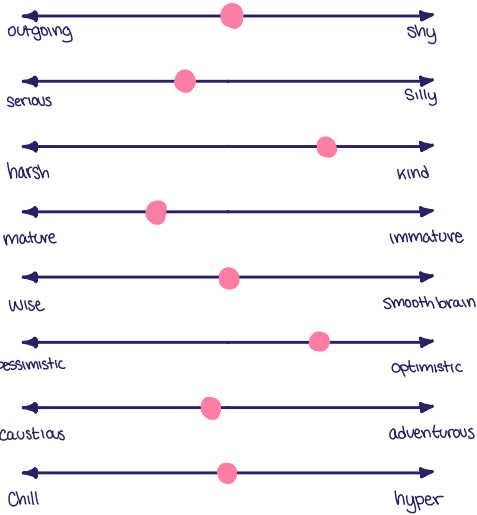

Personality!

My Favourites →

food: Ice creeam!!	drink: Shirley Temples
scent: Lavendar	colour: Yellow :)
city: idk	animal: Cats 1 1 33
TV Show: Gravity Falls!!	Hobby: Journaling
Inspiration: Life! =>	Flower: Any. All beau♥
Emoji: ♥	Store/Shop: Target
Restaurant: Le shrag :!	App: Roblox

Creators Recommendations!

you must...

LISTEN TO I Knew You Were Trouble	WATCH THIS MOVIE Lord of the Rings!!
READ Harry Potter 1	VISIT Hawaii!
EAT Soba. Soba good...	FOLLOW @potuc, @ilhan-a, @cloudy-x
WATCH ON YT *Shrug*	DRINK Shirley Temple!

Tip: Filling this out in a different colour than the templates makes it stand out! (highlighter recommended!)

Get to know me!

Name: **Katerina**
Nicname: **Kat, Katty, Kitkat, Swee, Girly, Whirly**

Favourites!
Candys: **Anythingilly**
Music Genre: **Love**
Foods: **Ice cream!**
Subject: **Math**

Hobbies: **Dancing, gymnastics, reading, journaling, doodling, writing haikus**

My Birthday!
Jan 12th 2011!
♥♥

Likes: **Chocolate, candy, love, manga, Legolas, anime, my friends and family, cats, and the color yellow. Also Jesus!**

Dislikes: **IDK NOTHING OFF THE TOP OF MY HEAD (toxic ppl)**

HI
Hewo! :3